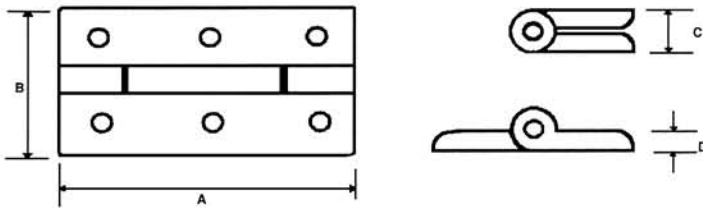

Aluminium Piano Hinge

	MM	MM
A	1800	1800
B	30	60
C	6.1	6.8
D	1.2	1.6
PIN	S/Steel	S/Steel

Flat Aluminium Butt Hinge

A	51mm	76mm	Satin
B	43mm	43mm	
C	10mm	10mm	
D	4mm	4mm	

Stepped Aluminium Hinge

A	51mm	76mm	Satin
B	33mm	33mm	
C	14mm	14mm	
D	4mm	4mm	
E	5mm	5mm	

Aluminium Butt Hinge

A	100mm	Satin Bronze Black
B	83mm	
C	15mm	
D	3mm	

Canopy Hinges

A	140mm
B	80mm
C	13mm
D	85mm
E	23mm
F	24mm

Cast Aluminium with
Stainless Steel Pin

4" Aluminium Flush Butt Hinge

A	102mm
B	50mm
C	53mm
D	35mm
E	20mm
F	15mm
G	3mm

- Satin
- Bright Silver
- Gold
- Gun Metal
- Black
- Bronze and
- Powder Coated

4" Aluminium Flush Butt Hinge Series (2)

A	102mm
B	50mm
C	53mm
D	35mm
E	20mm
F	15mm
G	3mm

- Satin
- Bright Silver
- Gold
- Gun Metal
- Black
- Bronze and
- Powder Coated