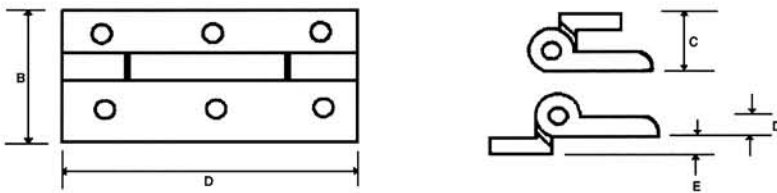

Aluminium Piano Hinge

	MM	MM
A	1800	1800
B	30	60
C	6.1	6.8
D	1.2	1.6
PIN	S/Steel	S/Steel

Flat Aluminium Butt Hinge

A	51mm	76mm	Satin
B	43mm	43mm	
C	10mm	10mm	
D	4mm	4mm	

Stepped Aluminium Hinge

A	51mm	76mm	Satin
B	33mm	33mm	
C	14mm	14mm	
D	4mm	4mm	
E	5mm	5mm	

Aluminium Butt Hinge

A	100mm	Satin Bronze Black
B	83mm	
C	15mm	
D	3mm	

Canopy Hinges

A	140mm
B	80mm
C	13mm
D	85mm
E	23mm
F	24mm

Cast Aluminium with
Stainless Steel Pin

4" Aluminium Flush Butt Hinge

A	102mm
B	50mm
C	53mm
D	35mm
E	20mm
F	15mm
G	3mm