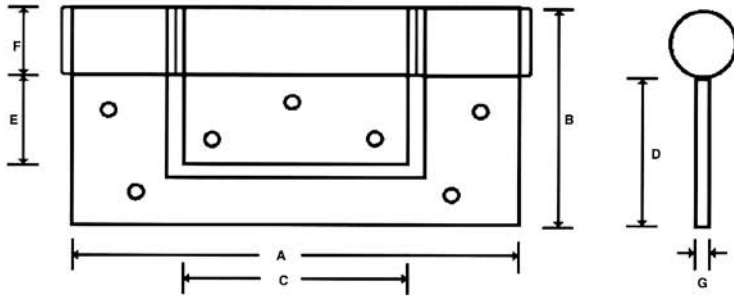

Aluminium Piano Hinge

	MM	MM
A	1800	1800
B	30	60
C	6.1	6.8
D	1.2	1.6
PIN	S/Steel	S/Steel

Flat Aluminium Butt Hinge

A	51mm	76mm	Satin
B	43mm	43mm	
C	10mm	10mm	
D	4mm	4mm	

Stepped Aluminium Hinge

A	51mm	76mm	Satin
B	33mm	33mm	
C	14mm	14mm	
D	4mm	4mm	
E	5mm	5mm	

Aluminium Butt Hinge

A	100mm	Satin Bronze Black
B	83mm	
C	15mm	
D	3mm	

Canopy Hinges

A	140mm
B	80mm
C	13mm
D	85mm
E	23mm
F	24mm

Cast Aluminium with
Stainless Steel Pin

4" Aluminium Flush Butt Hinge

A	102mm
B	50mm
C	53mm
D	35mm
E	20mm
F	15mm
G	3mm

- Satin
- Bright Silver
- Gold
- Gun Metal
- Black
- Bronze and
- Powder Coated

4" Aluminium Flush Butt Hinge Series (2)

A	102mm
B	50mm
C	53mm
D	35mm
E	20mm
F	15mm
G	3mm

- Satin
- Bright Silver
- Gold
- Gun Metal
- Black
- Bronze and
- Powder Coated