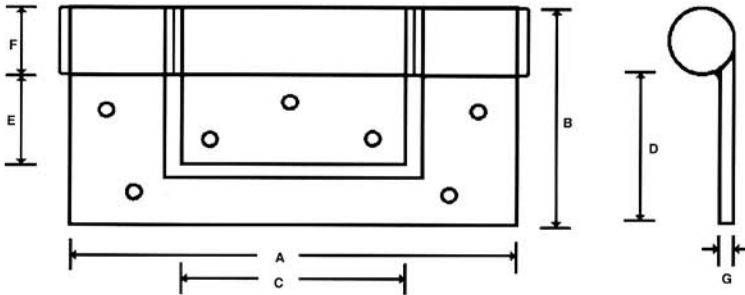

Aluminium Piano Hinge

	MM	MM
A	1800	1800
B	30	60
C	6.1	6.8
D	1.2	1.6
PIN	S/Steel	S/Steel

Flat Aluminium Butt Hinge

A	51mm	76mm	Satin
B	43mm	43mm	
C	10mm	10mm	
D	4mm	4mm	

Stepped Aluminium Hinge

A	51mm	76mm	Satin
B	33mm	33mm	
C	14mm	14mm	
D	4mm	4mm	
E	5mm	5mm	

Aluminium Butt Hinge

A	100mm	Satin Bronze Black
B	83mm	
C	15mm	
D	3mm	

Canopy Hinges

A	140mm
B	80mm
C	13mm
D	85mm
E	23mm
F	24mm

Cast Aluminium with
Stainless Steel Pin

4" Aluminium Flush Butt Hinge

A	102mm
B	50mm
C	53mm
D	35mm
E	20mm
F	15mm
G	3mm

- Satin
- Bright Silver
- Gold
- Gun Metal
- Black
- Bronze and
- Powder Coated

4" Aluminium Flush Butt Hinge Series (2)

A	102mm
B	50mm
C	53mm
D	35mm
E	20mm
F	15mm
G	3mm

- Satin
- Bright Silver
- Gold
- Gun Metal
- Black
- Bronze and
- Powder Coated