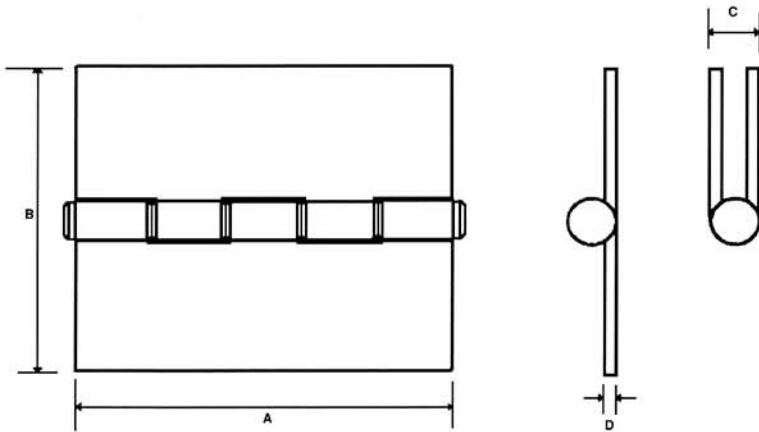

Aluminium Piano Hinge

	MM	MM
A	1800	1800
B	30	60
C	6.1	6.8
D	1.2	1.6
PIN	S/Steel	S/Steel

Flat Aluminium Butt Hinge

A	51mm	76mm	Satin
B	43mm	43mm	
C	10mm	10mm	
D	4mm	4mm	

Stepped Aluminium Hinge

A	51mm	76mm	Satin
B	33mm	33mm	
C	14mm	14mm	
D	4mm	4mm	
E	5mm	5mm	

Aluminium Butt Hinge

A	100mm	Satin Bronze Black
B	83mm	
C	15mm	
D	3mm	

Canopy Hinges

A	140mm
B	80mm
C	13mm
D	85mm
E	23mm
F	24mm

Cast Aluminium with
Stainless Steel Pin

4" Aluminium Flush Butt Hinge

A	102mm
B	50mm
C	53mm
D	35mm
E	20mm
F	15mm
G	3mm

- Satin
- Bright Silver
- Gold
- Gun Metal
- Black
- Bronze and
- Powder Coated

4" Aluminium Flush Butt Hinge Series (2)

A	102mm
B	50mm
C	53mm
D	35mm
E	20mm
F	15mm
G	3mm

- Satin
- Bright Silver
- Gold
- Gun Metal
- Black
- Bronze and
- Powder Coated