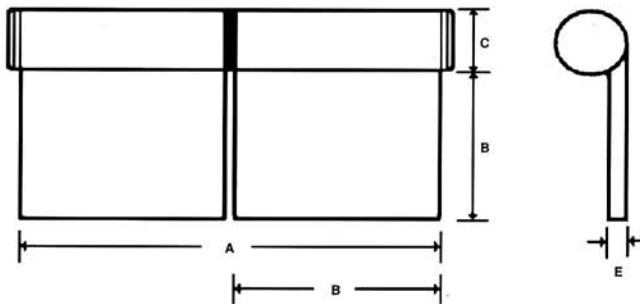

Aluminium Piano Hinge

	MM	MM
A	1800	1800
B	30	60
C	6.1	6.8
D	1.2	1.6
PIN	S/Steel	S/Steel

Flat Aluminium Butt Hinge

A	51mm	76mm	Satin
B	43mm	43mm	
C	10mm	10mm	
D	4mm	4mm	

Stepped Aluminium Hinge

A	51mm	76mm	Satin
B	33mm	33mm	
C	14mm	14mm	
D	4mm	4mm	
E	5mm	5mm	

Aluminium Butt Hinge

A	100mm	Satin Bronze Black
B	83mm	
C	15mm	
D	3mm	

Canopy Hinges

A	140mm
B	80mm
C	13mm
D	85mm
E	23mm
F	24mm

Cast Aluminium with
Stainless Steel Pin

4" Aluminium Flush Butt Hinge

A	102mm
B	50mm
C	53mm
D	35mm
E	20mm
F	15mm
G	3mm

- Satin
- Bright Silver
- Gold
- Gun Metal
- Black
- Bronze and
- Powder Coated

4" Aluminium Flush Butt Hinge Series (2)

A	102mm
B	50mm
C	53mm
D	35mm
E	20mm
F	15mm
G	3mm

- Satin
- Bright Silver
- Gold
- Gun Metal
- Black
- Bronze and
- Powder Coated

4" Aluminium Multi Leaf Hinge

A	100mm
B	49mm
C	24mm
D	35mm
E	3mm

- Satin
- Black
- Bronze
- Gun Metal
- Black

Aluminium Multi Leaf Hinge

A	102mm	152mm
B	49mm	49mm
C	15mm	15mm
D	50mm	75mm
E	3mm	3mm

- Satin
- Bronze
- Black