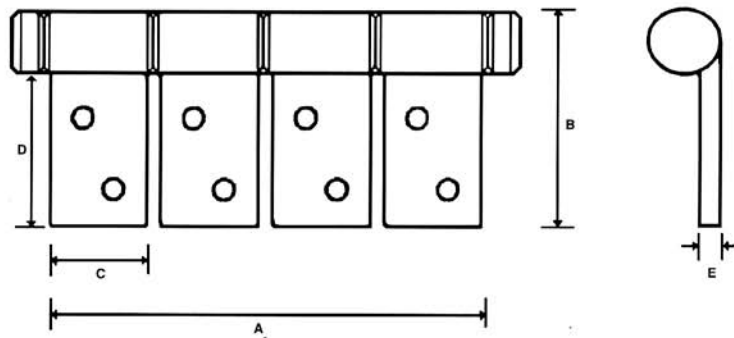

Aluminium Piano Hinge

	MM	MM
A	1800	1800
B	30	60
C	6.1	6.8
D	1.2	1.6
PIN	S/Steel	S/Steel

Flat Aluminium Butt Hinge

A	51mm	76mm	Satin
B	43mm	43mm	
C	10mm	10mm	
D	4mm	4mm	

Stepped Aluminium Hinge

A	51mm	76mm	Satin
B	33mm	33mm	
C	14mm	14mm	
D	4mm	4mm	
E	5mm	5mm	

Aluminium Butt Hinge

A	100mm	Satin Bronze Black
B	83mm	
C	15mm	
D	3mm	

Canopy Hinges

A	140mm
B	80mm
C	13mm
D	85mm
E	23mm
F	24mm

Cast Aluminium with
Stainless Steel Pin

4" Aluminium Flush Butt Hinge

A	102mm
B	50mm
C	53mm
D	35mm
E	20mm
F	15mm
G	3mm

- Satin
- Bright Silver
- Gold
- Gun Metal
- Black
- Bronze and
- Powder Coated

4" Aluminium Flush Butt Hinge Series (2)

A	102mm
B	50mm
C	53mm
D	35mm
E	20mm
F	15mm
G	3mm

- Satin
- Bright Silver
- Gold
- Gun Metal
- Black
- Bronze and
- Powder Coated