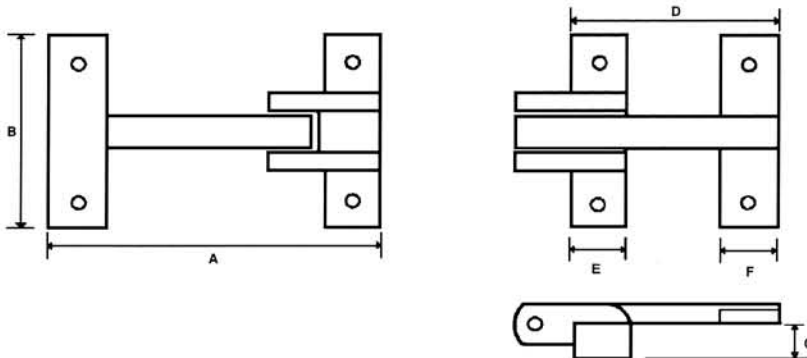

Aluminium Piano Hinge

	MM	MM
A	1800	1800
B	30	60
C	6.1	6.8
D	1.2	1.6
PIN	S/Steel	S/Steel

Flat Aluminium Butt Hinge

A	51mm	76mm	Satin
B	43mm	43mm	
C	10mm	10mm	
D	4mm	4mm	

Stepped Aluminium Hinge

A	51mm	76mm	Satin
B	33mm	33mm	
C	14mm	14mm	
D	4mm	4mm	
E	5mm	5mm	

Aluminium Butt Hinge

A	100mm	Satin Bronze Black
B	83mm	
C	15mm	
D	3mm	

Canopy Hinges

A	140mm
B	80mm
C	13mm
D	85mm
E	23mm
F	24mm

Cast Aluminium with
Stainless Steel Pin

4" Aluminium Flush Butt Hinge

A	102mm
B	50mm
C	53mm
D	35mm
E	20mm
F	15mm
G	3mm

- Satin
- Bright Silver
- Gold
- Gun Metal
- Black
- Bronze and
- Powder Coated

4" Aluminium Flush Butt Hinge Series (2)

A	102mm
B	50mm
C	53mm
D	35mm
E	20mm
F	15mm
G	3mm

- Satin
- Bright Silver
- Gold
- Gun Metal
- Black
- Bronze and
- Powder Coated